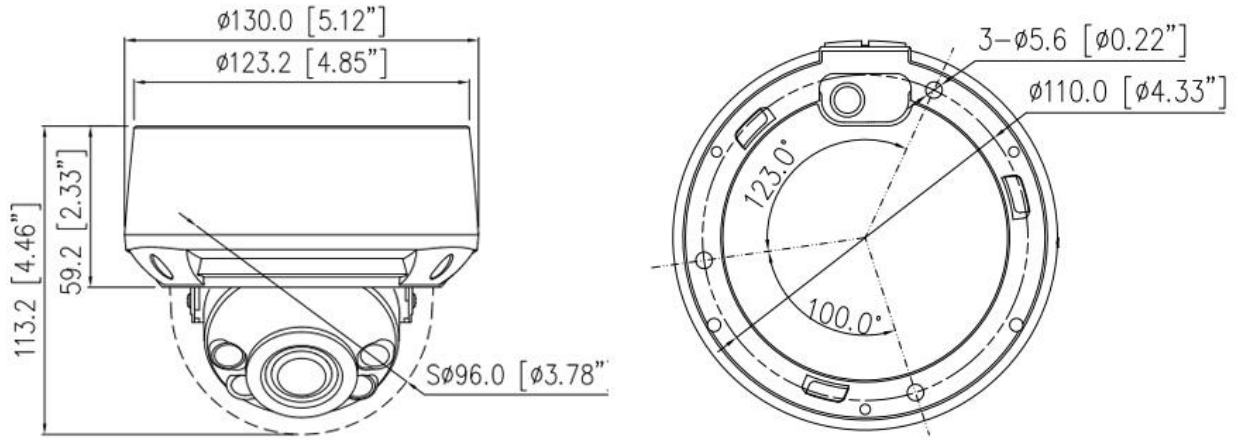

Dimensions (mm)

Accessories

Optional: