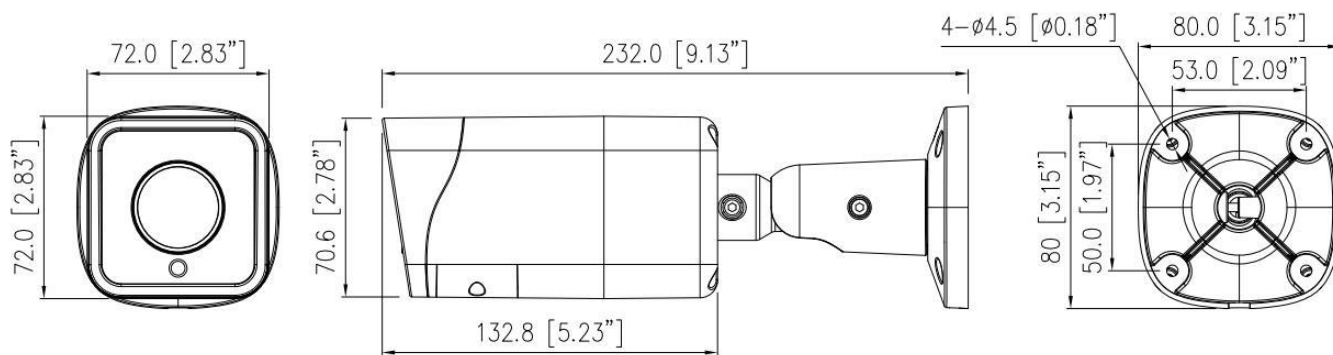

Dimensions (mm)

Accessories

Optional:

SN-CBK656A
Junction Box

SN-CBK627D
Pole Mount