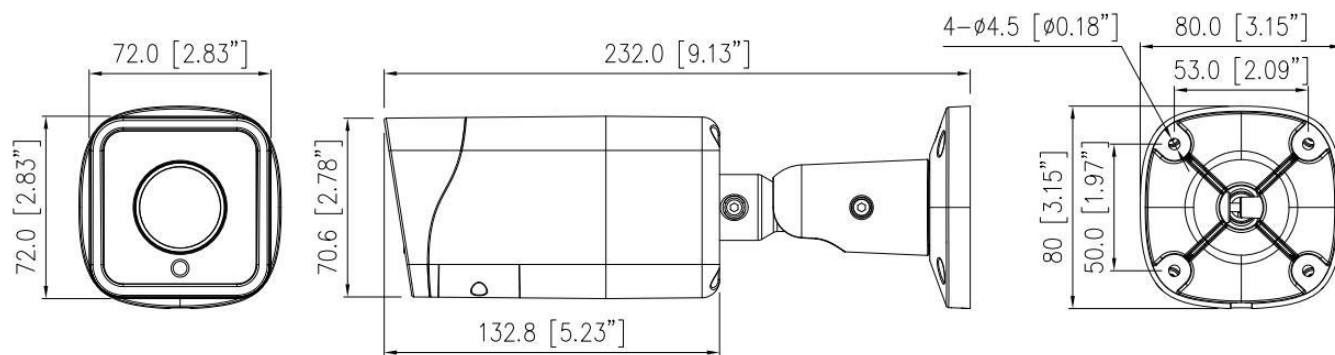

Dimensions (mm)

Accessories

Optional:

SN-CBK656A
Junction Box

SN-CBK627D
Pole Mount