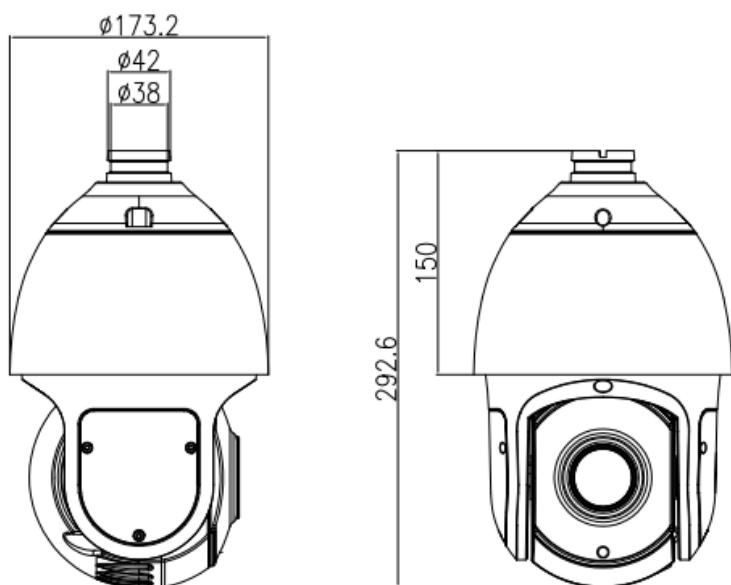

## Key Features

- 1/2.8" 5MP STARVIS™ CMOS
- 15x optical zoom, 16x digital zoom
- Support face, human and vehicle detection and capture
- Support smoke and fire detection as well as smart motion detection
- Auto tracking and perimeter protection based on deep learning
- Intelligent analysis: intrusion, single line crossing, double line crossing, loitering, wrong-way, illegal parking and people counting
- True WDR, 3D DNR, ICR, Defog and Anti-shake
- Smart IR distance up to 100m
- IP66

## Specification

Camera	
Image Sensor	1/2.8" Progressive Scan CMOS
Max. Resolution	2592(H) × 1944(V)
Electronic Shutter	Auto/Manual, 1/5 to 1/20,000s
Min. illumination	Color: 0.01 Lux @ (F1.6, AGC ON), B/W: 0.001 Lux @ (F1.6, AGC ON), 0 Lux with light
Day & Night	Auto (ICR)
Lens	
Focal Length	5.3 to 79.5 mm, 15x optical zoom
Max. Aperture	F1.6 to F2.8
Angle of View	H: 58.2° to 4.83°, V: 34° to 2.8°
Zoom Speed	Approx. 2.5s
Iris Control	Auto/Manual
Focus Control	Auto/Manual/Semi-automatic
Digital Zoom	16x
Illuminator	
Illuminator Type	IR
Illumination Distance	Up to 100m (328.1ft)
Smart Illumination	Support
PTZ	
Pan/Tilt Range	Pan: 0° to 360° endless, Tilt: -10° to +90°
Pan Speed	Pan speed: 0.1° to 180°/s, preset speed: 180°/s
Tilt Speed	Tilt speed: 0.1° to 90°/s, preset speed: 90°/s
Presets	400
Patrol Scan	6 Track, 12 Scan, 12 Patrol (up to 32 presets each patrol)
Power-Off Memory	Support
3D Positioning	Support
PTZ Status Display	Support
Idle Motion	The time can be set (1-240 minutes), and functions such as preset positions, patrols, scans, and tracks can be run.

## Dimensions (mm)