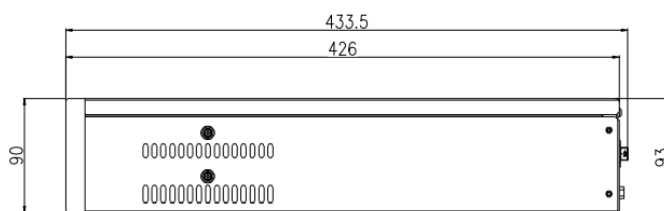

Specification

Video Input	
IP Camera Input	64 Channel
Incoming Bandwidth	320Mbps
Outgoing Bandwidth	320Mbps
Video Output	
HDMI Output	HDMI 1: 1920×1080, 1440×900, 1280×1024 HDMI 2: 3840×2160, 1920×1080, 1440×900, 1280×1024
VGA Output	1920×1080, 1440×900, 1280×1024
Different Source Output	Support
Decoding Capacity	1ch 12MP, 4ch 8MP, 8ch 4MP, 16ch 1080P, 32ch 720P, 64ch D1
Dual Stream	Support
Multi-screen Display	1st Screen: 1/4/8/9/16/32/36/64 2nd Screen: 1/4/8/9/16
Recoding	
Resolution	12MP, 8MP, 6MP, 5MP, 4MP, 3MP, 1080P, 720P, D1 etc.
Recording Mode	Manual, Schedule (Regular, Continuous), Event
Trigger Events	Motion Detection, Video Loss, Alarm in, IVS
Playback and Backup	
Sync Playback	16/9/4/1
Search Mode	Time /Date, Alarm, Picture grid, Event
Backup Mode	USB Device, Network, eSATA
Alarm	
General Alarm	Motion Detection, Video Loss, IVS, Alarm in, Alarm out
Abnormal Alarm	Disk Alarm, IP Address Conflict, Network Disconnect
Network	
Network Function	HTTP, HTTPS, TCP/IP, IPv4, UPnP, UDP, RTSP, SMTP, NTP, DNS, DHCP, P2P, IP Filter, DDNS, 802.1X, SNMP, 3G/4G, PPPoE
Remote Users	8 users
Smart Phone	iPhone, iPad, Android
Interoperability	ONVIF, SDK, CGI

Storage	
HDD	8 SATA Ports, up to 12TB for each HDD
eSATA	1 eSATA Port
Cloud Storage	Support
Disk Array	
Array Type	RAID 5, RAID 6, RAID 10
Interface	
Interface	2 × RJ-45, 10/100/1000 Mbps self-adaptive Ethernet port
HDMI	2
VGA	1
Audio I/O	1/1
Alarm I/O	16/4
USB	3 ports (USB 2.0 × 2, USB3.0 × 1)
RS485	1 Port
RS232	1 Port
General	
Power Supply	AC100 ~ 240V
Power Consumption	< 15 W (without HDD)
Operating Conditions	-10 °C ~ 50 °C (14 °F ~ 122 °F)
Storage Conditions	Less than 90% RH
Certifications	CE/FCC
Dimensions	440 × 433.5 × 93 mm (17.32 × 17.1 × 3.66 inch)
Net Weight	7.2 kg (15.87 lb) without HDD

Dimensions (mm)

Rear Panel